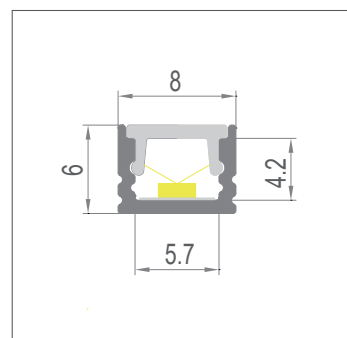

LW-AS9-6

ACCESSORIES :

Plastic Endcap Code: AS9-6-Cap
(with/without hole) Code: AS9-6-Cap-H

LW-AS9-6

Optional Diffuser(PC)					
AS9-6 type					
Dimensions(mm)	Max strip width	Opal	New Opal	Frosted	Clear
8*6	5.7mm	√	/	/	√
Code		AS9-6-O	/	/	AS9-6-C
Light Transmittance		50%	/	/	94%

<9.6W/m
Aluminum Profile Weight:0.55kg/m
Stocked length availability:2m,2.5m.
Customized length below 4m upon your request.